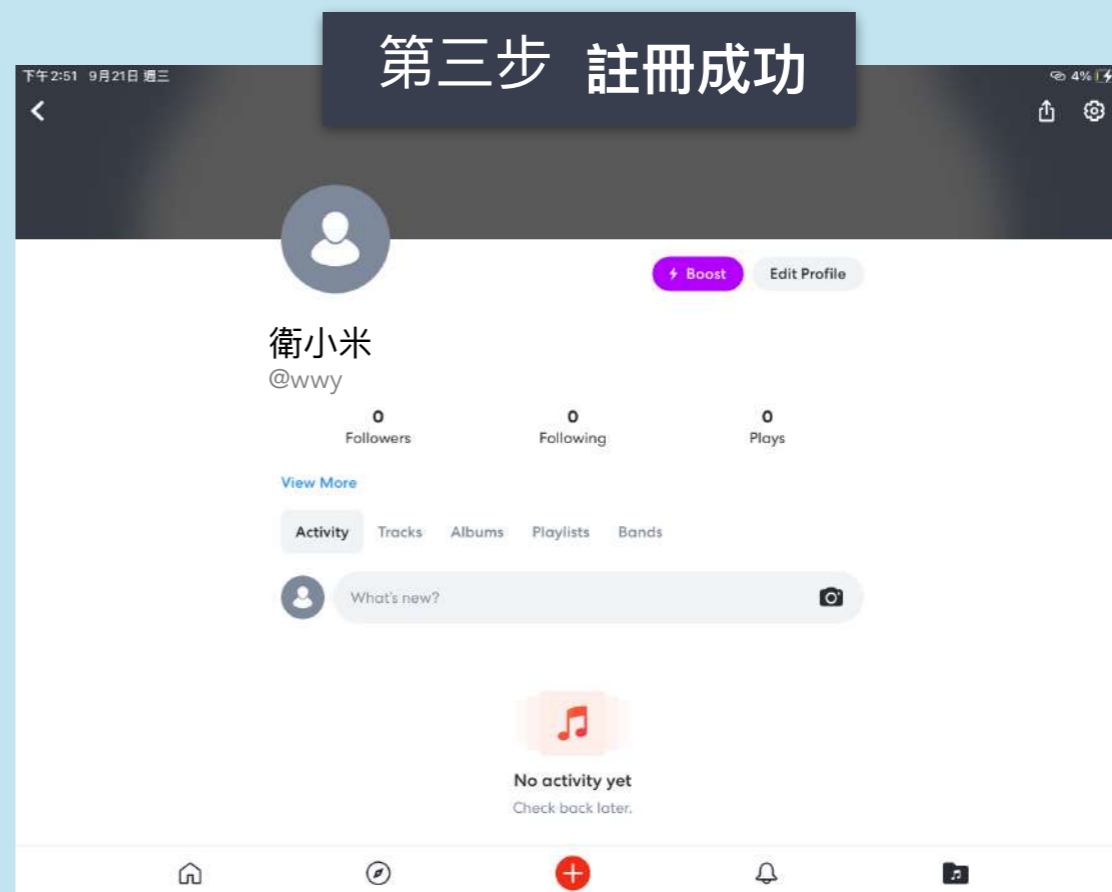

Bandlab 註冊說明

- 若使用 [平板註冊]，則會出現此頁面。

- 完成註冊！