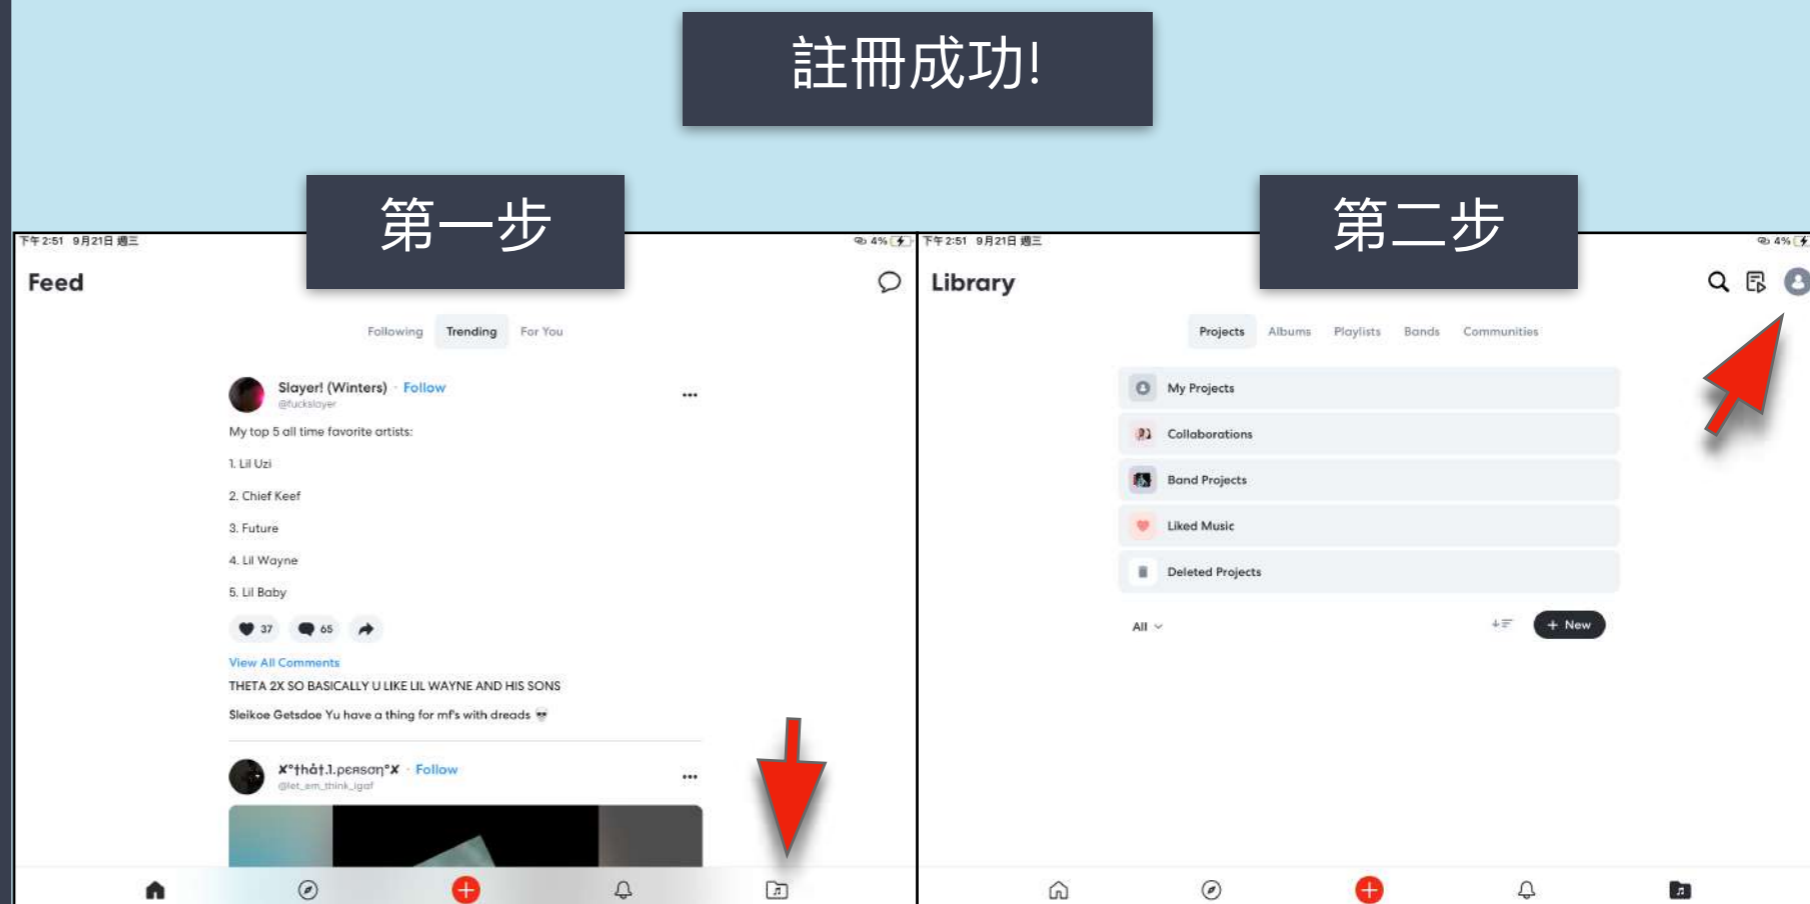

Bandlab 註冊說明

- 若使用 [平板註冊]，則會出現此頁面。

- 完成註冊！